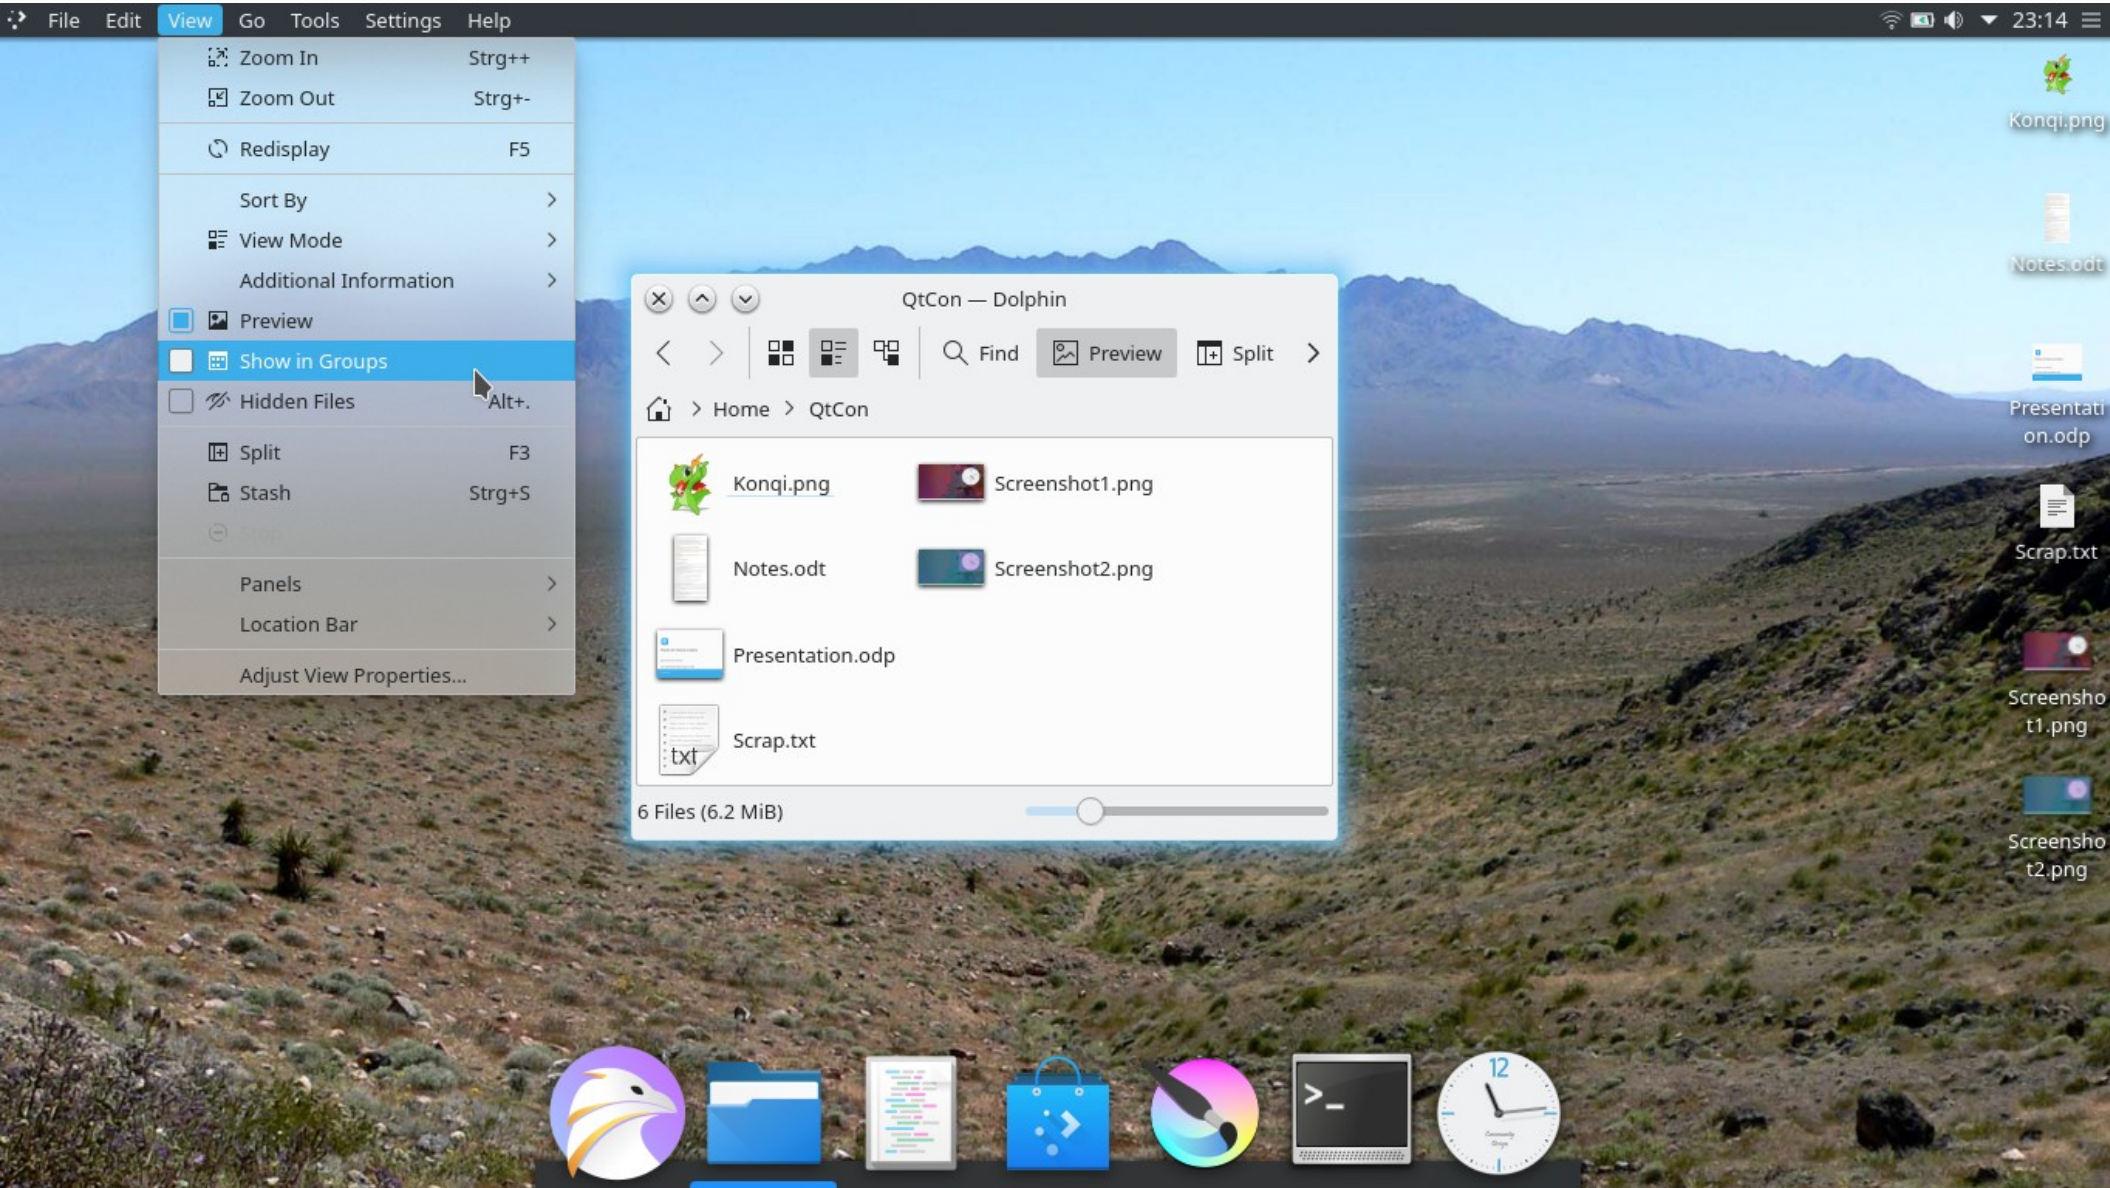

What is Plasma?